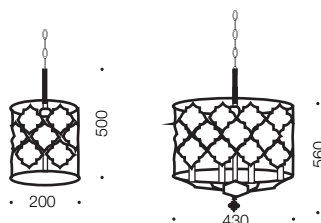

MIMOSA

Pendant

Specifications

Type	Pendant
Light Source	1 x 25w E27 max 4 x 25w E14 max
Globe	Not included
Warranty	1 year*

Measurements

Colours

Mocca/Clear crystals

Codes

MIMOSA PE20-MC

MIMOSA PE43-MC

Product Approvals

MIMOSA

Pendant

Specifications

Type	Pendant
Light Source	6 x 25w E14 max
Globe	Not included
Warranty	1 year*

Measurements