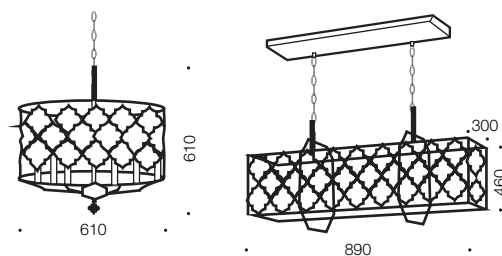

MIMOSA

Pendant

Specifications

Type	Pendant
Light Source	1 x 25w E27 max 4 x 25w E14 max
Globe	Not included
Warranty	1 year*

Measurements

Colours

Mocca/Clear crystals

Codes

MIMOSA PE20-MC

MIMOSA PE43-MC

Product Approvals

MIMOSA

Pendant

Specifications

Type	Pendant
Light Source	6 x 25w E14 max
Globe	Not included
Warranty	1 year*

Measurements